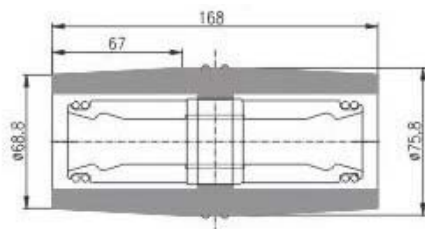

15kV III Bus-bar connector