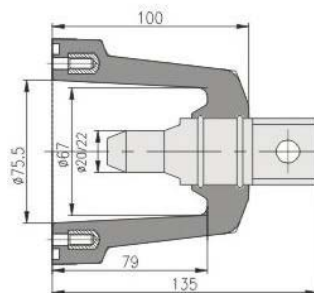

AMPLETEK Cable accessories - Medium Voltage

▶ Lateral bus-bar system-----TypeIII

Type: AMLD-15-III
15kV III plug

Type: AML-15-III
15kV III Bus-bar connector

15kV III Bus-bar socket

1. III type plug/ bus-bar connector is suitable for the consolidation connection of ring main unit.
2. Supply more branches for expansion.
3. A prior option to combined ring main units.
4. III type is suitable for Baosheng, Shanguangdian , Huadian etc brand.

15kV III plug

15kV III Bus-bar connector

15kV III Bus-bar socket