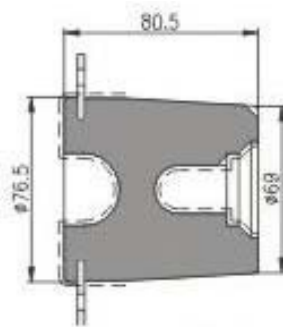

AMPLETEK Cable accessories - Medium Voltage

▶ Lateral bus-bar system-----TypeIII

Type: AMLD-15-III
15kV III plug

Type: AML-15-III
15kV III Bus-bar connector

15kV III Bus-bar socket

1. III type plug/ bus-bar connector is suitable for the consolidation connection of ring main unit.
2. Supply more branches for expansion.
3. A prior option to combined ring main units.
4. III type is suitable for Baosheng, Shanguangdian , Huadian etc brand.