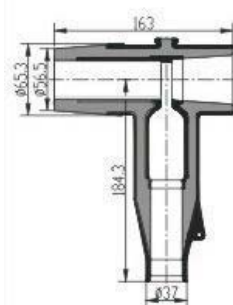

SLD Flexible cable connector