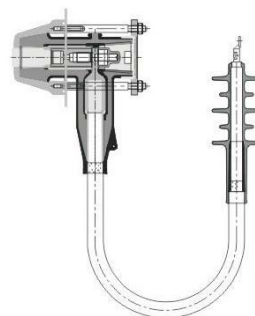

## ► Sf6 Switch Lateral expand soft bus-bar systeml

Type: AEF 12-24/630A  
AEF Flexible cable connector

Type: OM 12-24/630A  
OM Flexible cable connector

Type: SLD 12-24/630A  
SLD Flexible cable connector

1. The lateral expand soft bus-bar is used for connecting the bus-bar system of inner cone type inflatable ring main unit and measurement device. Easy to install, screened performance well and can match with different sockets of different manufacturers.
2. There is no need for any revolt device to connect the flexible bus-bar connector with termination, and the bend radius is small, and the termination can be open style or fully-closed front or rear connector, PT connector. The lateral bus-bar system can be dismantled and replacable.
3. AEF is suitable for the PT cabinet and measurement cabinet of Alpha, Galaxy, Dickon, Secco sharp etc..
4. OM is suitable for PT cabinet and measurement cabinet of Ormazabal , Tianling, Khodorkovsky, Zhengchao, etc brand.
5. SLD is suitable for PT cabinet and measurement cabinet of Snyder.

AEF Flexible cable connector

OM Flexible cable connector

SLD Flexible cable connector