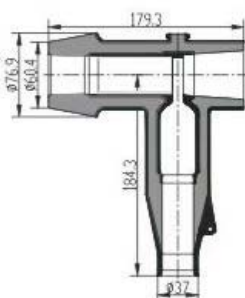

## ► Sf6 Switch Lateral expand soft bus-bar systeml

Type: AEF 12-24/630A  
AEF Flexible cable connector

Type: OM 12-24/630A  
OM Flexible cable connector

Type: SLD 12-24/630A  
SLD Flexible cable connector

1. The lateral expand soft bus-bar is used for connecting the bus-bar system of inner cone type inflatable ring main unit and measurement device. Easy to install, screened performance well and can match with different sockets of different manufacturers.
2. There is no need for any revolt device to connect the flexible bus-bar connector with termination, and the bend radius is small, and the termination can be open style or fully-closed front or rear connector, PT connector. The lateral bus-bar system can be dismantled and replacable.
3. AEF is suitable for the PT cabinet and measurement cabinet of Alpha, Galaxy, Dickon, Secco sharp etc..
4. OM is suitable for PT cabinet and measurement cabinet of Ormazabal , Tianling, Khodorkovsky, Zhengchao, etc brand.
5. SLD is suitable for PT cabinet and measurement cabinet of Snyder.