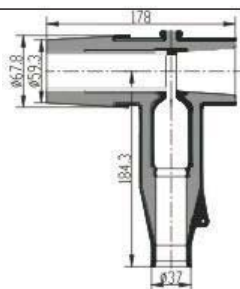

OM Flexible cable connector