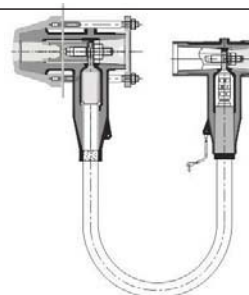

## ► Sf6 Switch Lateral expand soft bus-bar systeml

Type: AEF 12-24/630A  
AEF Flexible cable connector

Type: OM 12-24/630A  
OM Flexible cable connector

Type: SLD 12-24/630A  
SLD Flexible cable connector

1. The lateral expand soft bus-bar is used for connecting the bus-bar system of inner cone type inflatable ring main unit and measurement device. Easy to install, screened performance well and can match with different sockets of different manufacturers.
2. There is no need for any revolt device to connect the flexible bus-bar connector with termination, and the bend radius is small, and the termination can be open style or fully-closed front or rear connector, PT connector. The lateral bus-bar system can be dismantled and replacable.
3. AEF is suitable for the PT cabinet and measurement cabinet of Alpha, Galaxy, Dickon, Secco sharp etc..
4. OM is suitable for PT cabinet and measurement cabinet of Ormazabal , Tianling, Khodorkovsky, Zhengchao, etc brand.
5. SLD is suitable for PT cabinet and measurement cabinet of Snyder.

AEF Flexible cable connector

OM Flexible cable connector

SLD Flexible cable connector