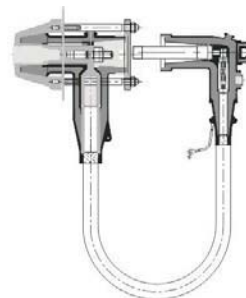

## ► Sf6 Switch Lateral expand soft bus-bar systeml

Type: AEF 12-24/630A  
AEF Flexible cable connector

Type: OM 12-24/630A  
OM Flexible cable connector

Type: SLD 12-24/630A  
SLD Flexible cable connector

1. The lateral expand soft bus-bar is used for connecting the bus-bar system of inner cone type inflatable ring main unit and measurement device. Easy to install, screened performance well and can match with different sockets of different manufacturers.
2. There is no need for any revolt device to connect the flexible bus-bar connector with termination, and the bend radius is small, and the termination can be open style or fully-closed front or rear connector, PT connector. The lateral bus-bar system can be dismantled and replacable.
3. AEF is suitable for the PT cabinet and measurement cabinet of Alpha, Galaxy, Dickon, Secco sharp etc..
4. OM is suitable for PT cabinet and measurement cabinet of Ormazabal , Tianling, Khodorkovsky, Zhengchao, etc brand.
5. SLD is suitable for PT cabinet and measurement cabinet of Snyder.

AEF Flexible cable connector

OM Flexible cable connector

SLD Flexible cable connector